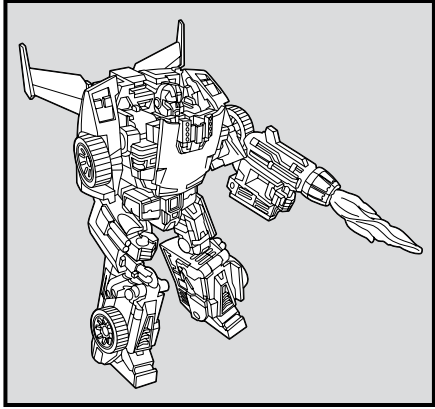

CHANGING TO VEHICLE