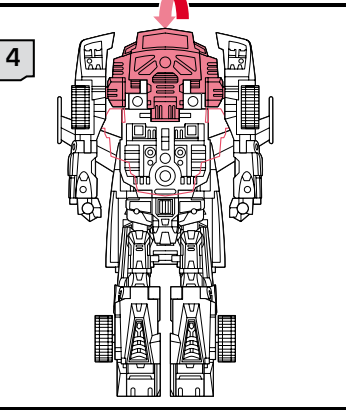

CHANGING TO VEHICLE