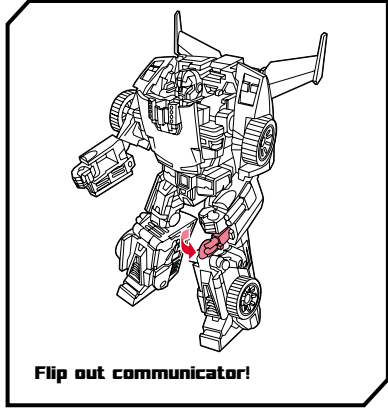

Reverse order of instructions to convert back to robot.

Weapon can attach as shown.

TRANSFORMERS

RODIMUS

LEVEL: 0 1 2 **3** 4 5
INTERMEDIATE

NOTE: Some parts are made to detach if excessive force is applied and are designed to be reattached if separation occurs. Adult supervision may be necessary for younger children.

WARNING:
CHOKING HAZARD—Small parts.
Not for children under 3 years.

AGES 5+
28895

CHANGING TO VEHICLE

Reverse order of instructions to convert back into robot.